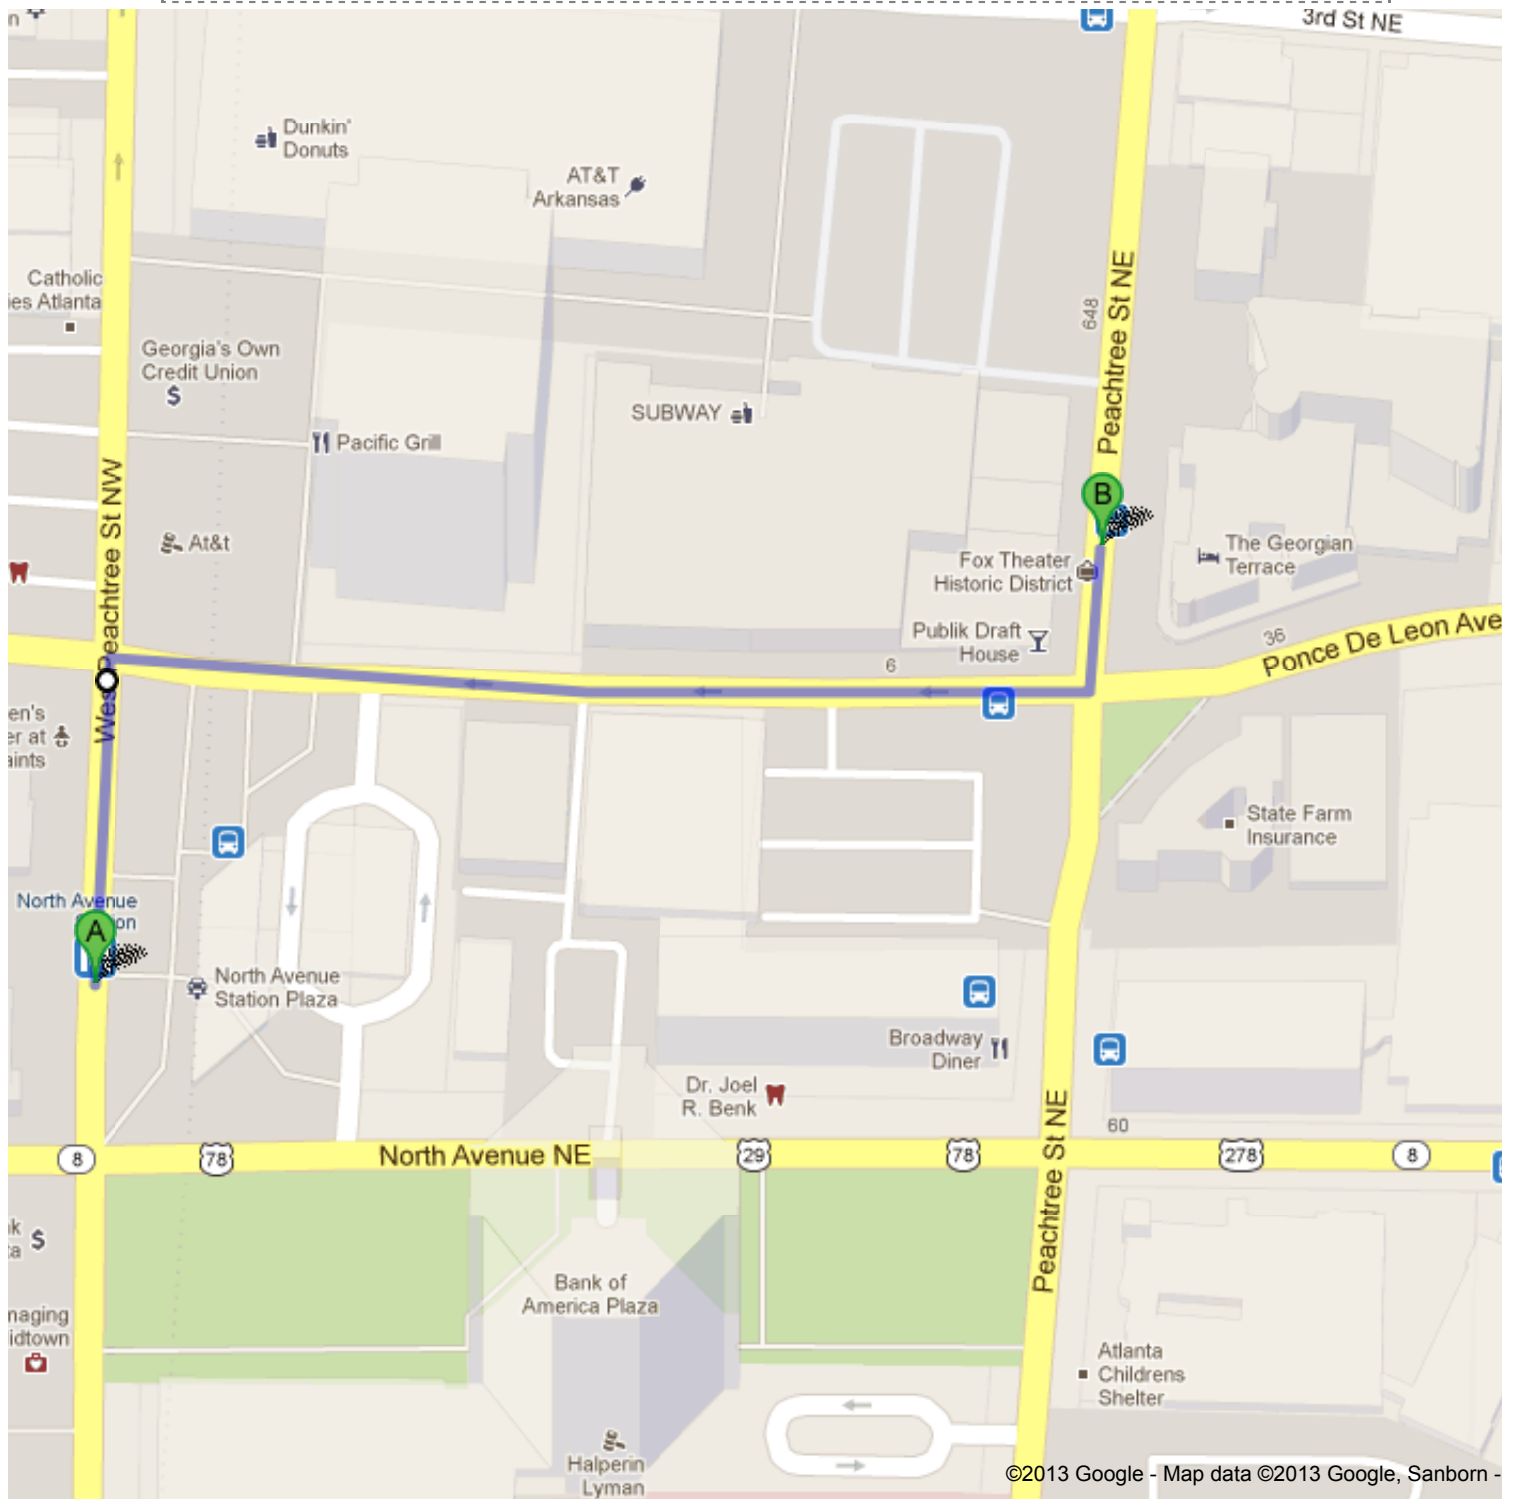

Directions to The Georgian Terrace Hotel
659 Peachtree St NE, Atlanta, GA 30308
0.2 mi – about 5 mins

Walking directions are in beta.

Use caution – This route may be missing sidewalks or pedestrian paths.

©2013 Google - Map data ©2013 Google, Sanborn -

North Avenue Station

West Peachtree St NW, Atlanta, GA 30308

1. Head **north** on **West Peachtree St NW** toward **Ponce De Leon Ave NW** go 249 ft
About 51 secs total 249 ft

2. Turn right onto **Ponce De Leon Ave NE** go 0.1 mi
About 3 mins total 0.2 mi

3. Turn left onto **Peachtree St NE** go 112 ft
Destination will be on the right total 0.2 mi

The Georgian Terrace Hotel

659 Peachtree St NE, Atlanta, GA 30308